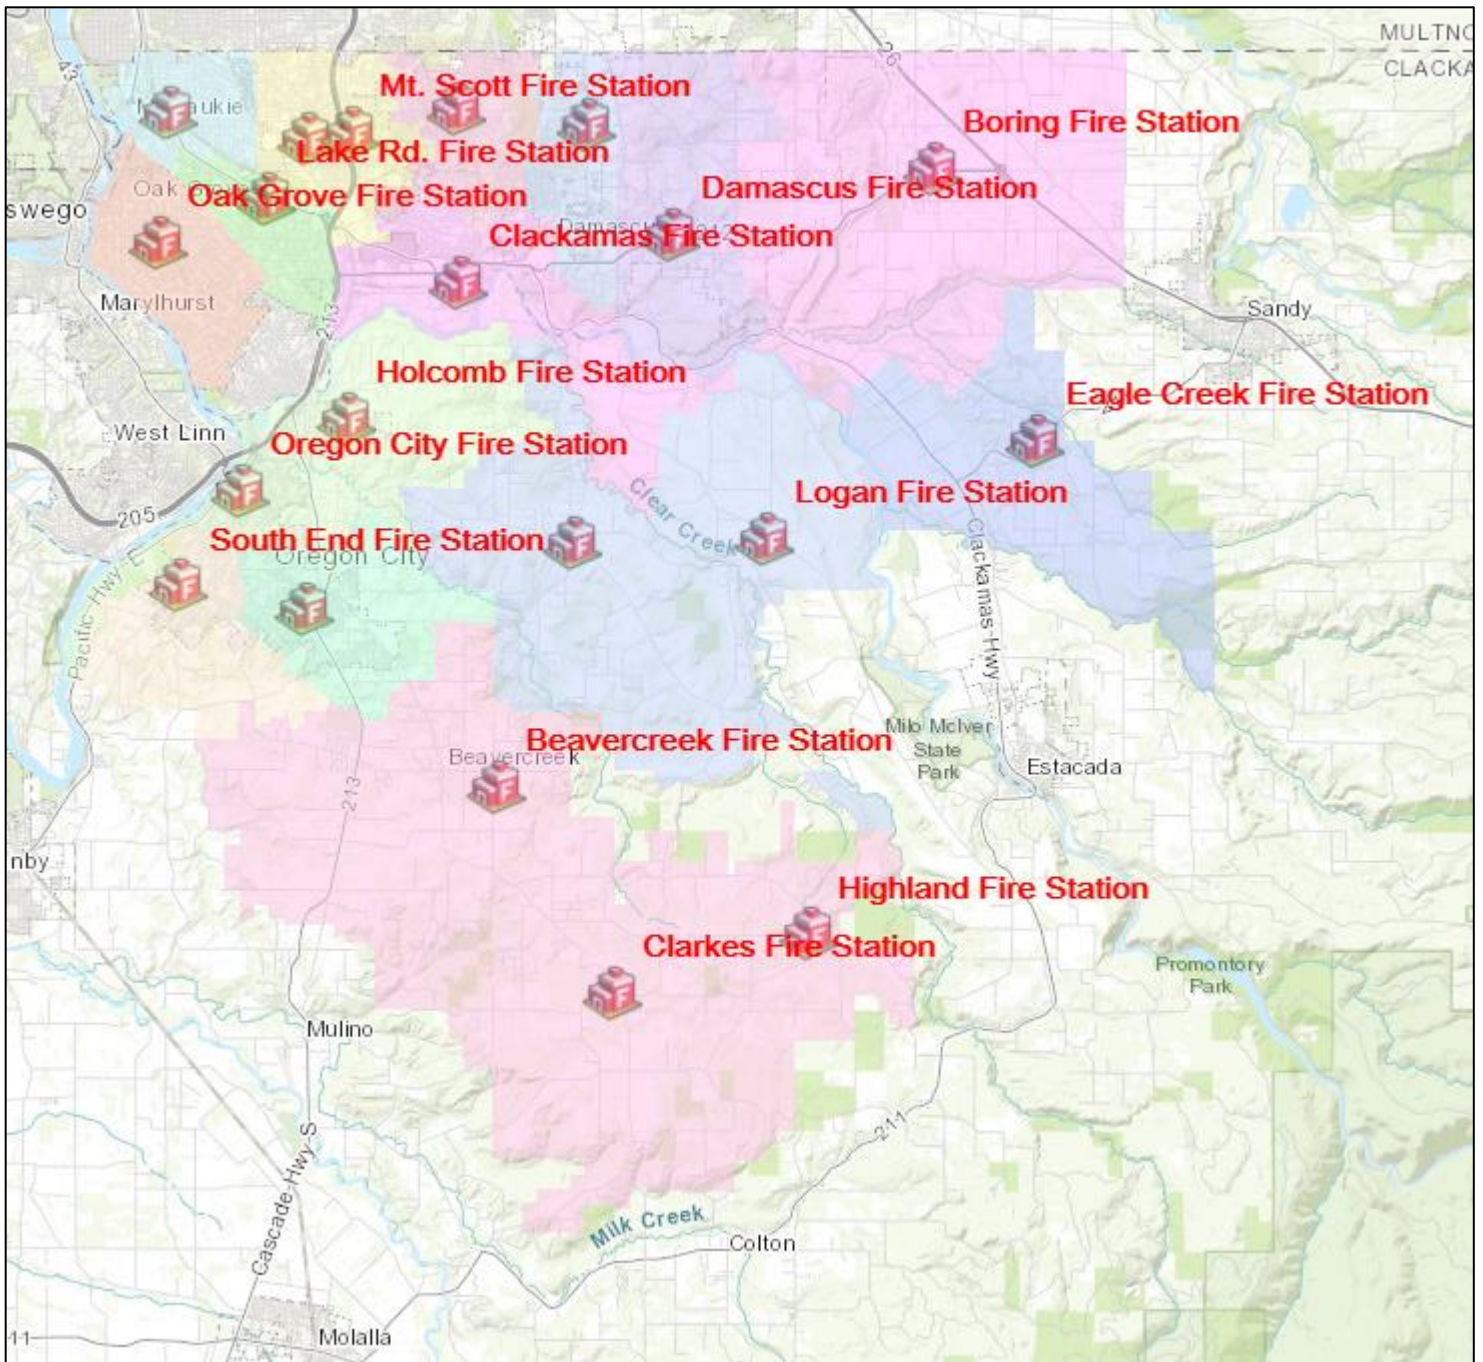

Clackamas Fire District #1

Sources: Esri, HERE, DeLorme, Intermap, increment P Corp., GEBCO, USGS, FAO, NPS, NRCAN, GeoBase, IGN, Kadaster NL, Ordnance Survey, Esri Japan, METI, Esri China (Hong Kong), swisstopo, MapmyIndia, © OpenStreetMap contributors, and the GIS User Community